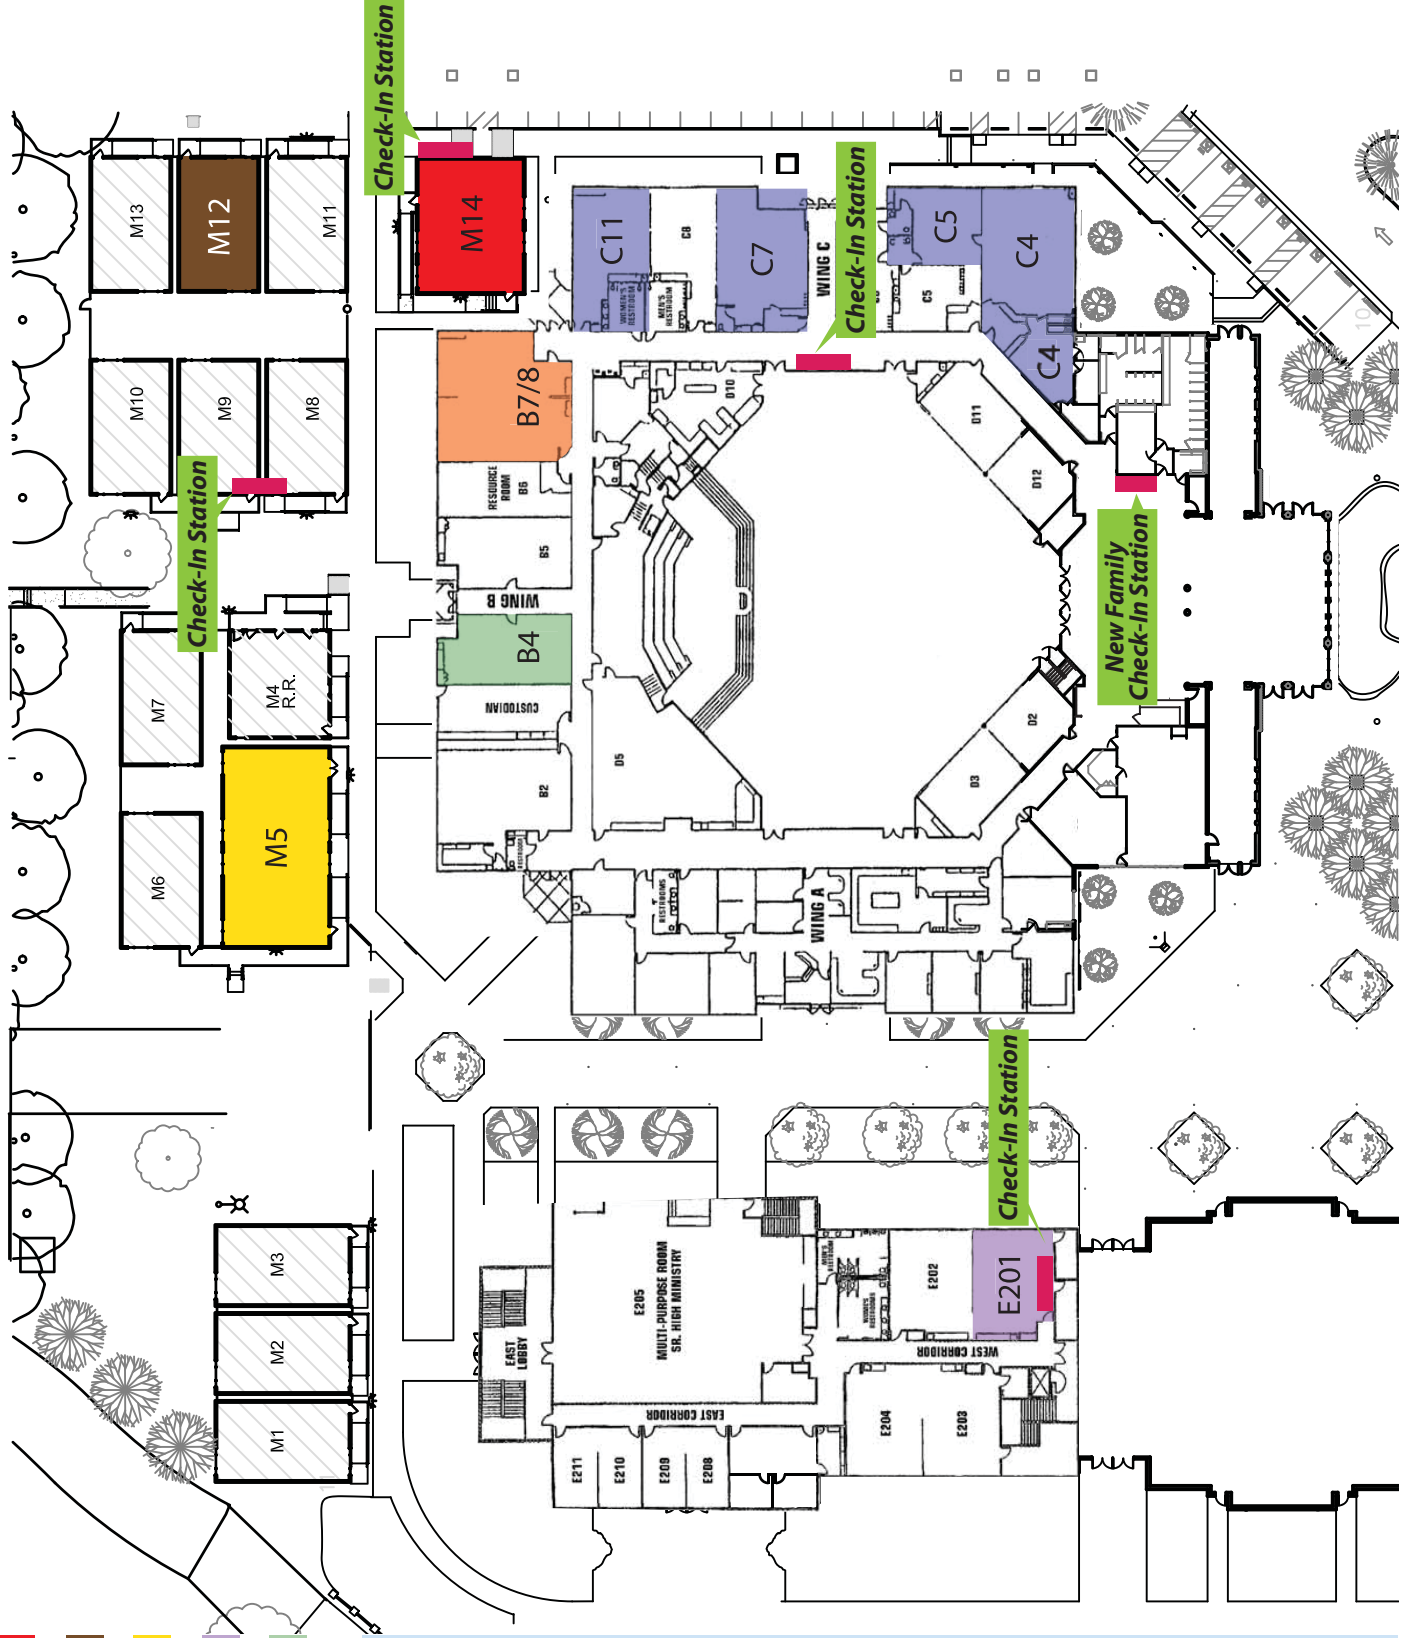

We have plenty of parking behind the church. We suggest parking in the back when checking in children whose classes are moving out to the Modulars.

- Nursery
- Pre-K
- Kindergarten
- 1st-2nd Grade
- 3rd-4th Grade
- 5th-6th Grade
- Special Needs

ROOM ASSIGNMENTS	
8am	0-28 mos.....C5
	2yrs-K.....C4
9:30am	0-12/12-18 mos.....C5
	18-28 mos.....C4
	2 years.....C7
	3 years.....C11
	Special Needs.....B4
	Pre-K.....B7/8
	Kindergarten.....M14
	1st-2nd.....M12
	3rd-4th.....M5
	5th-6th.....E201
11:15am	18-28 mos.....C4
	0-12/12-18 mos.....C5
	2 years.....C7
	3 years.....C11
	Pre-K.....B7/8
	Kindergarten.....M14
	1st-2nd.....M12
	3rd-4th.....M5