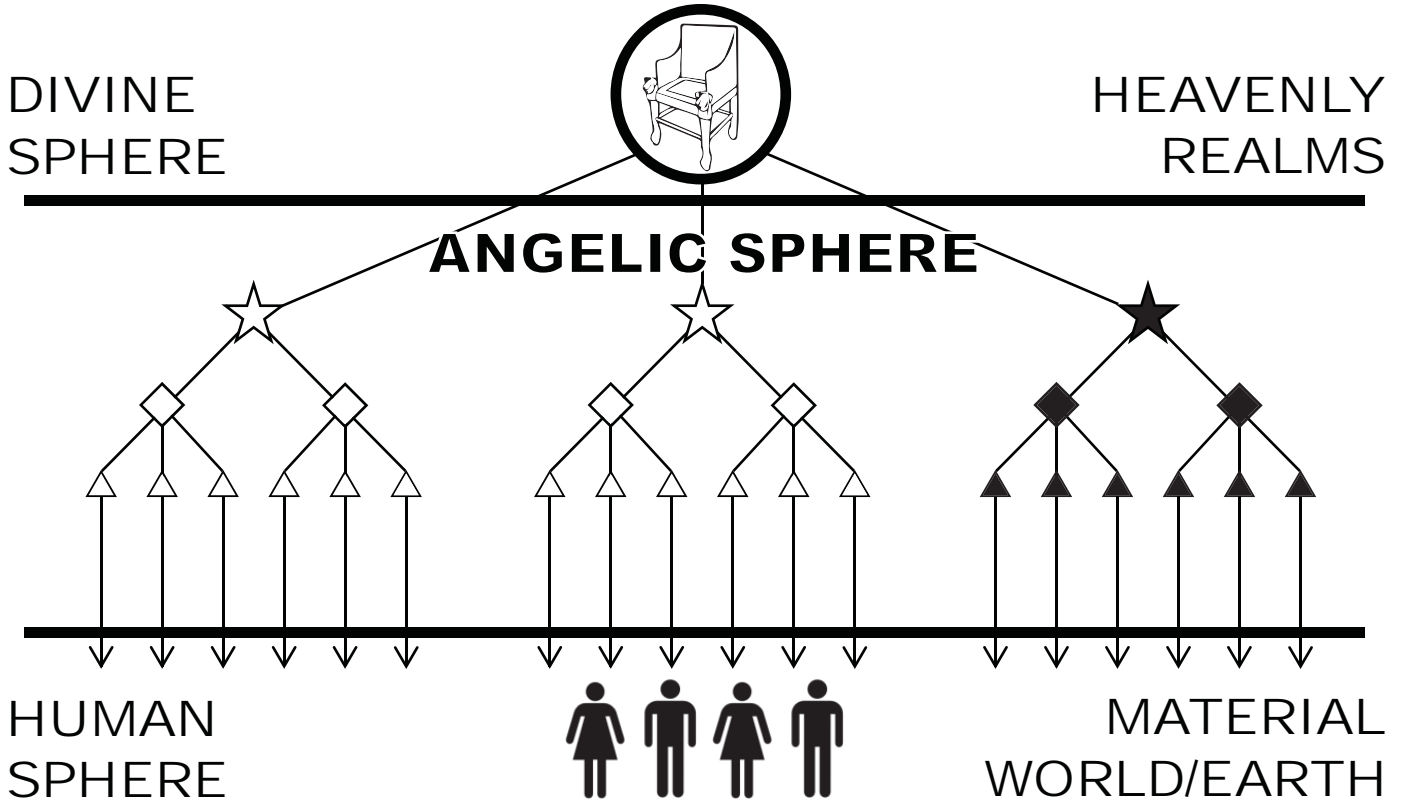

SCIENTIFIC
SPHERE

ANIMISTIC WORLDVIEW

SUPERNATURAL

RELIGIOUS
SPHERE

(CREATOR GOD)
MANA: IMPERSONAL SPIRITUAL POWER
& PERSONAL SPIRITS
(GOOD-EVIL / NATURE / ANCESTORS)

NATURAL

SCIENTIFIC
SPHERE

BIBLICAL WORLDVIEW

BIBLICAL WORLDVIEW (EXPANDED)